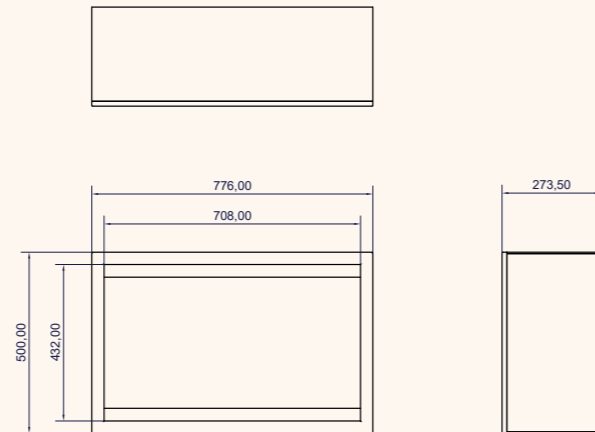

# Orion Traditional Black Edition Low

Orion 26" Traditional Black Edition Low

Orion 30" Traditional Black Edition Low

Orion 36" Traditional Black Edition Low