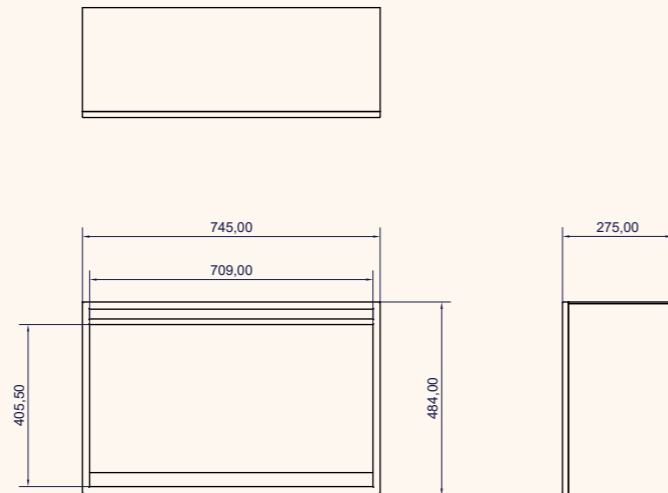

Aurora/Redstone 740 Black Edition Low