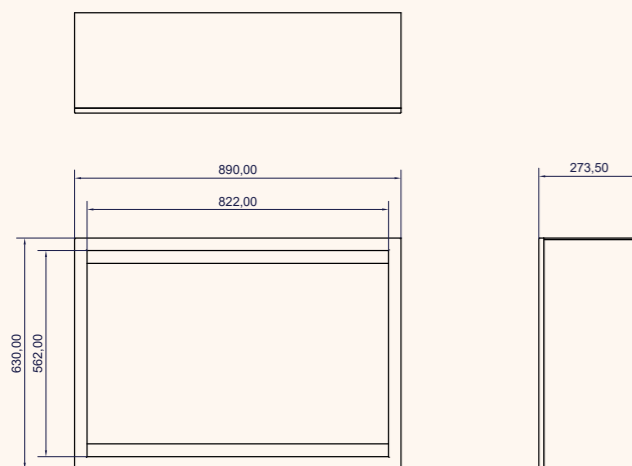

# Orion Traditional Black Edition Low

Orion 26" Traditional Black Edition Low

Orion 30" Traditional Black Edition Low

Orion 36" Traditional Black Edition Low

# Orion Traditional Black Edition High

Orion 26" Traditional Black Edition High

Orion 30" Traditional Black Edition High

Orion 36" Traditional Black Edition High