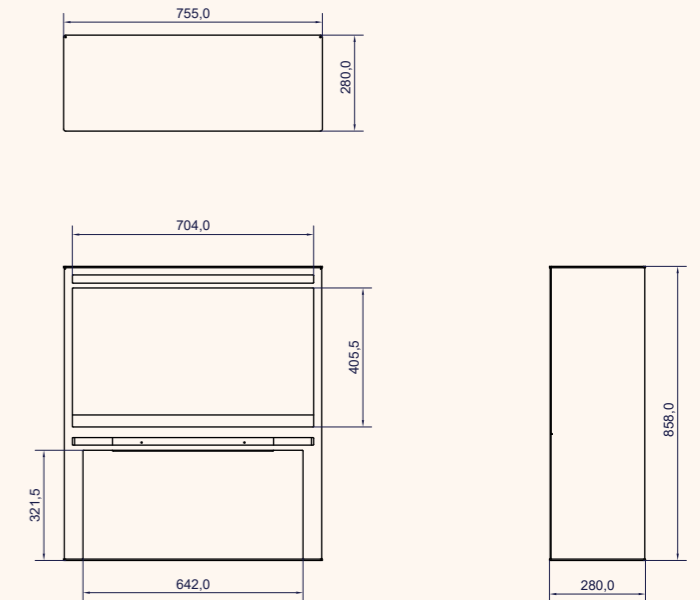

Aurora/Redstone 740 Black Edition High