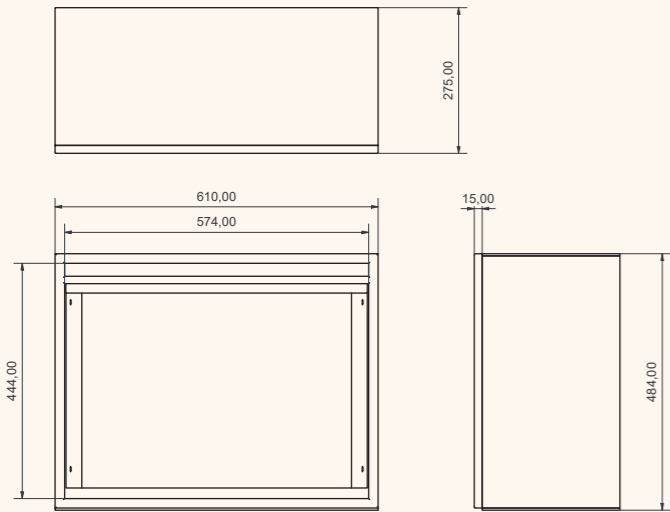

Aurora/Redstone Black Edition Low

Aurora/Redstone 610 Black Edition Low