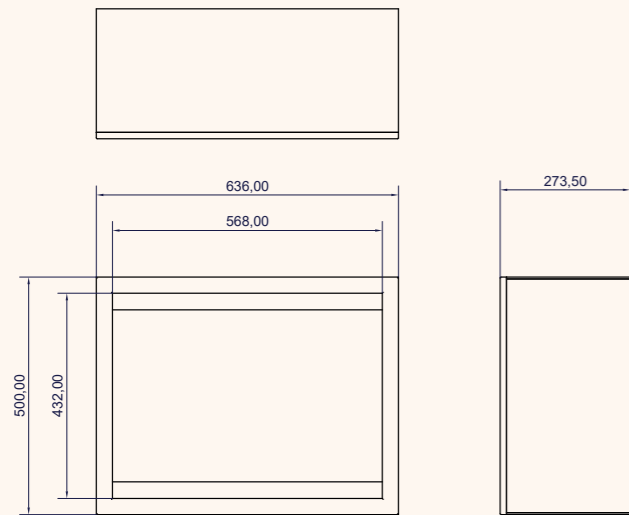

# Orion Traditional Black Edition Low

Orion 26" Traditional Black Edition Low

Orion 30" Traditional Black Edition Low

Orion 36" Traditional Black Edition Low