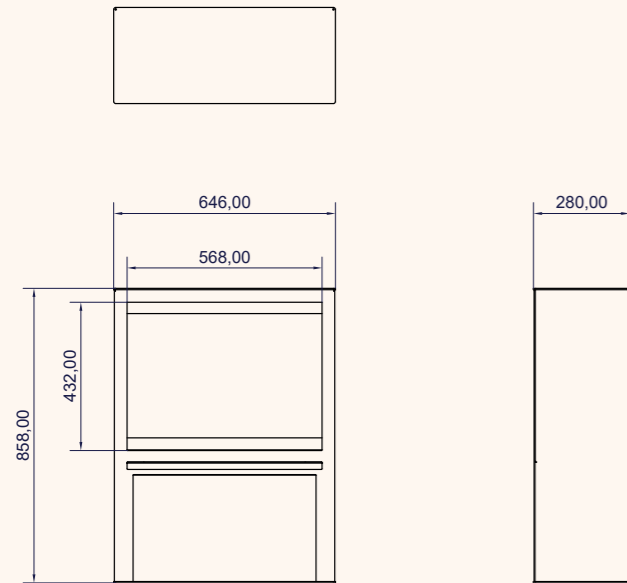

# Orion Traditional Black Edition Low

Orion 26" Traditional Black Edition Low

Orion 30" Traditional Black Edition Low

Orion 36" Traditional Black Edition Low

# Orion Traditional Black Edition High

Orion 26" Traditional Black Edition High

Orion 30" Traditional Black Edition High

Orion 36" Traditional Black Edition High

# Aurora/Redstone

Art.Nr.	Configuration	Viewing area (mm)		Firebox dimensions (mm)								
		A	B	C	D	E	F	G	H	I	J	K
ELE2000	Aurora 610	610	479	250	578	470	234	578	390	110	32	1800
ELE2010	Aurora 740	743	479	250	710	470	234	711	390	110	32	1800
ELE2020	Aurora 860	857	610	250	824	600	234	825	521	110	32	1800