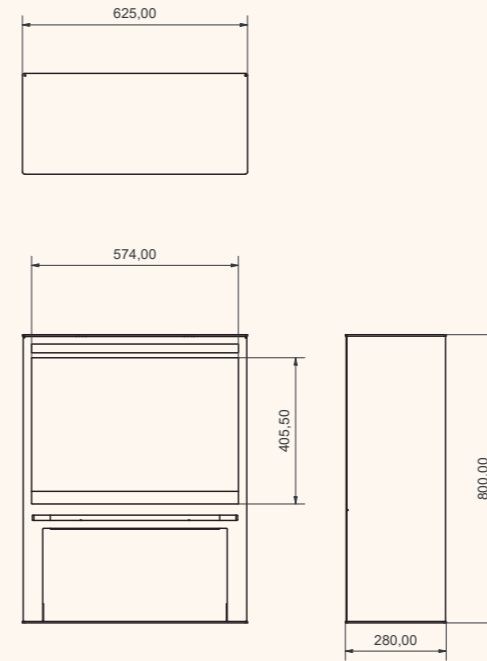

Aurora/Redstone Black Edition High

Aurora/Redstone 610 Black Edition High