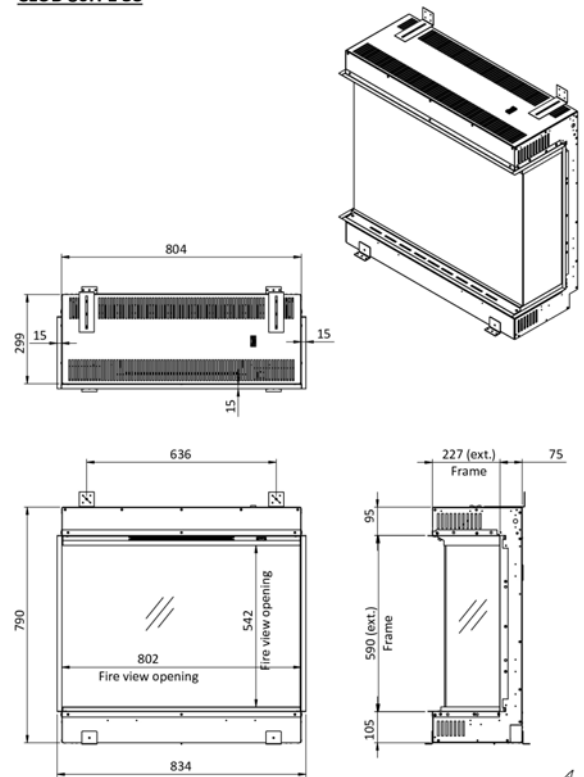

CLUB 80H E

Single burner

Ultra HD effect:

Standaard

Heat outputs:

1,5 kW

CLUB 80H E 3S

ELEMENT 