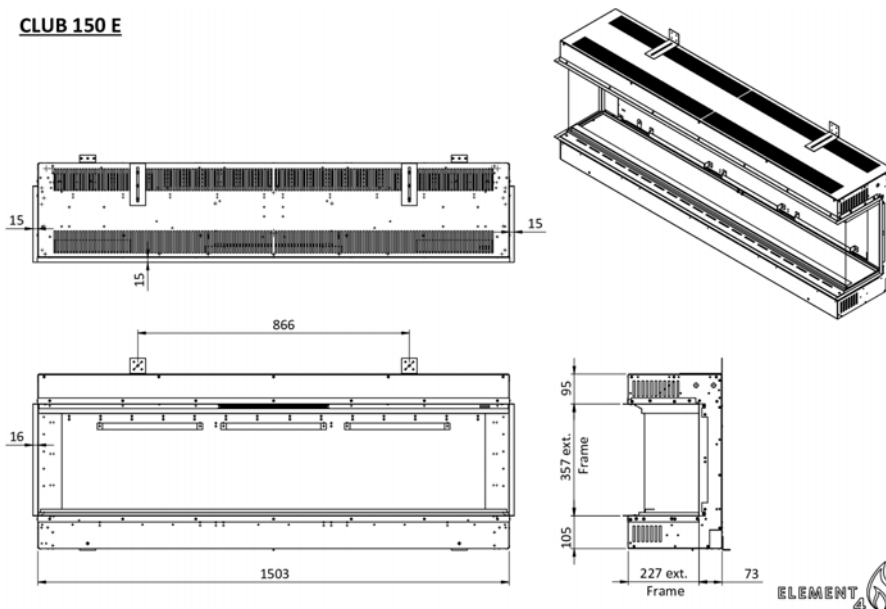

CLUB 150 E

Single burner

Ultra HD effect:

Standaard

Heat outputs:

1,5 kW

CLUB 150 E