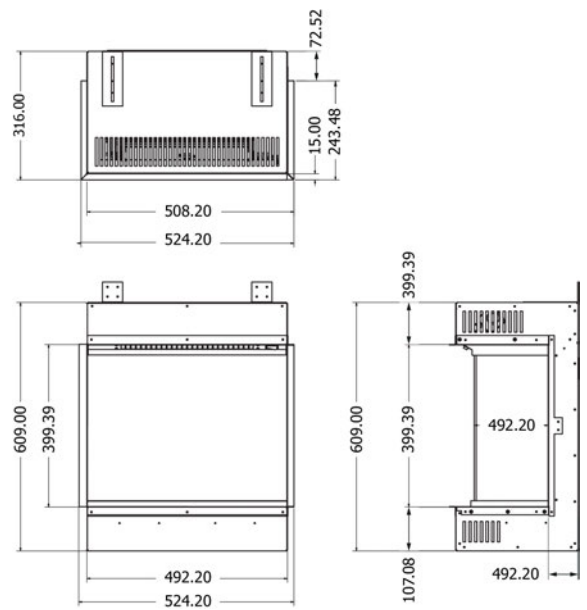

Elektrische haard

CLUB 50 E

Single burner

Ultra HD effect:

Standaard

Heat outputs:

1,5 kW