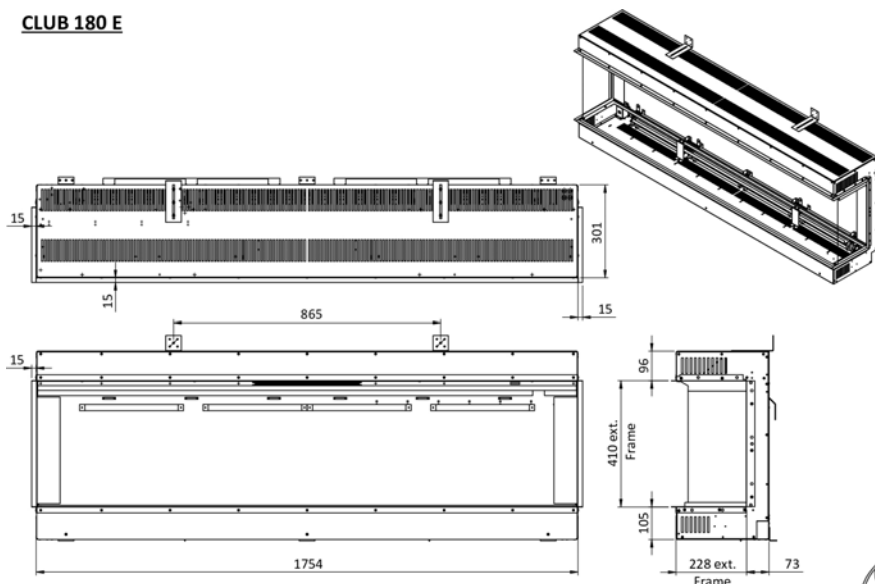

CLUB 180 E

Single burner

Ultra HD effect:

Standaard

Heat outputs:

1,5 kW

CLUB 180 E

ELEMENT 4